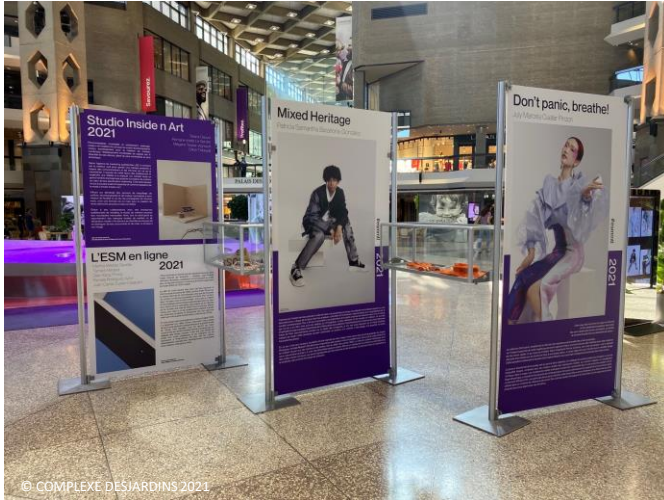

LA GRANDE — PLACE

© Publicis Montréal 2020

Binam 2020

ACTIVATION EXHIBITION

Create an inspiring path of discovery.

An enviable geographic location

- The complexe Desjardins enjoys a privileged location in the heart of the Quartier des spectacles and at crossroads of major cultural sites in Montreal
- Served by two metro stations, Place-des-Arts & Place-d'Armes

Several services at your disposal

- Storage room
- Illico exhibit support hold system
- Private Wi-Fi network available

COMPLEXE
DESJARDINS

LIVE THE EXPERIENCE LA GRANDE-PLACE.

An area to match your creativity

- 1 395 m² (15 000 sq. ft.) of surface area
- 24 m (80') ceiling high
- A modular lighting ceiling
- Costum floor plan

An experienced team to support you

- Event manager, technical coordinator, technicians, sound engineers and lighting designer